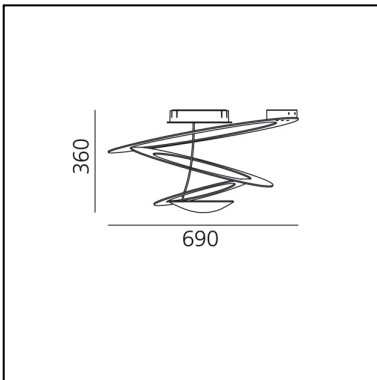

## LUMINAIRE

- Watt: **44W**
- Voltage: **220V-240V**
- Delivered lumens output: **3313lm**
- CCT: **3000K**
- Efficiency: **82%**
- Efficacy: **75.30lm/W**
- CRI: **90**
- Dimmable Typology: **Push**

## FEATURES

- Article Code: **1255110A**
- Colour: **White**
- Installation: **Ceiling**
- Material: **Aluminum**
- Series: **Design Collection**
- Environment: **Indoor**
- Area contract: **Residential**
- Emission: **Indirect**
- design by: **Giuseppe Maurizio Scutellà**

## DIMENSIONS

- Height: **cm 36**
- Diameter: **cm 67**
- Glow Wire Test: **650°**

## SOURCES INCLUDED

- Category: **Led**
- Number: **1**
- Watt: **44W**
- Delivered lumens output: **4230lm**
- Color temperature (K): **3000K**
- CRI: **90**
- Color Tolerance: **MacAdam 2SDCM**