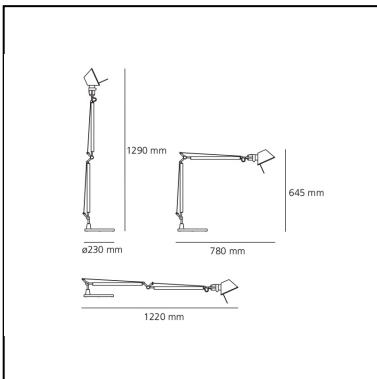

LUMINAIRE

- Watt: **10,5W**
- Voltage: **220V-240V**
- Delivered lumens output: **615lm**
- CCT: **2700K**
- Efficiency: **58%**
- Efficacy: **61.49lm/W**
- CRI: **80**

Notes

Interchangeable support: table base, clamp, desk fixed support and twin support that allows two independent lamp units to be fitted. Possibility to mount LED source on E27 Socket. Complete lamp consists of body lamp + accessories

DESCRIPTION

Base and cantilevered arms in polished aluminium; diffuser in matt anodised black aluminium; joints and supports in polished aluminium. System of spring balancing. The code refers to the luminaire's body only

PRODUCT CODE: A004430

FEATURES

- Article Code: **A004430**
- Colour: **Black**
- Installation: **Table**
- Material: **aluminium, steel**
- Series: **Design Collection**
- design by: **Michele De Lucchi, Giancarlo Fassina**

DIMENSIONS

- Length: **cm 78**
- Height: **cm 64.5**
- Base Diameter: **cm 23**
- Max Extension Height: **cm 129**
- Max Extension Length: **cm 122**
- Impact Resistance: **N/D**
- Glow Wire Test: **N/D°**

SOURCES NOT INCLUDED

- Category: **LED RETROFIT**
- Number: **1**
- Watt: **8W**
- Socket: **E27**