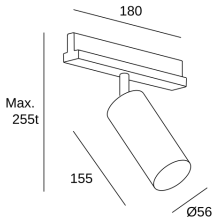

### TECHNICAL FEATURES

Luminaire total power : 20.6W

Real lumens : 1712

Real lm/W : 83

Correlated Colour Temperature (CCT) : LED warm-white 3000K

Lens / reflector angle : MEDIUM 23°

Structure material : Aluminium

### LOGISTICS

Net weight (kg): 0.48

Packaged weight (kg): 0.67

Packaging: 235mm x 185mm x 75mm