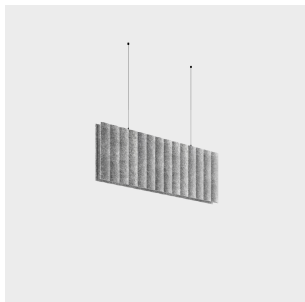

Infinite Pro Acoustic 1136mm Suspended Opal

AK23-34X8PMOSGA

Leds C4 Team

Lineal lighting system Infinite Pro Acoustic 1136mm Suspended Opal 30.38W LED neutral-white 4000K CRI 80 ON-OFF Light grey felt IP40 4079lm

TECHNICAL FEATURES

Total power consumption of light (W) : 31.9W

Real lumens : 4079

Real lm/W : 128

Correlated Colour Temperature (CCT) : LED neutral-white 4000K

Lens / reflector angle : FLOOD 98°

Structure material : Aluminium, Felt