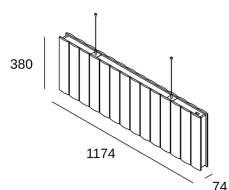

Infinite Pro Acoustic 1136mm Suspended Opal

AK23-34X8PMOSGA

Leds C4 Team

Lineal lighting system Infinite Pro Acoustic 1136mm Suspended Opal 30.38W LED neutral-white 4000K CRI 80 ON-OFF Light grey felt IP40 4079lm

TECHNICAL FEATURES

Total power consumption of light (W) : 31.9W

Real lumens : 4079

Real lm/W : 128

Correlated Colour Temperature (CCT) : LED neutral-white 4000K

Lens / reflector angle : FLOOD 98°

Structure material : Aluminium, Felt