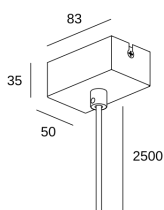

LUMINOTECHNIC FEATURES

CRI: NA

MacAdam steps: NA

Photobiological risk: NA

Lampholder	Quantity	Light source power (W)
-	1	-

LOGISTICS

Net weight (kg): 0.4

Packaged weight (kg): 0.47

Packaging: -mm x -mm x -mm