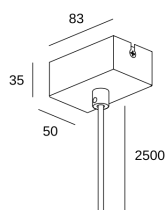

LUMINOTECHNIC FEATURES

CRI: NA

MacAdam steps: NA

Photobiological risk: NA

Lampholder	Quantity	Light source power (W)
-	1	-

LOGISTICS

Net weight (kg): 0.3

Packaged weight (kg): 0.37

Packaging: -mm x -mm x -mm