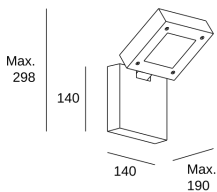

LUMINOTECHNIC FEATURES

Lampholder	Quantity	Light source power (W)
LED	1	11.6W

LOGISTICS

Net weight (kg): 1.46

Packaged weight (kg): 1.62