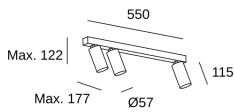

LUMINOTECHNIC FEATURES

CRI: NA

MacAdam steps: NA

Photobiological risk: NA

Lampholder	Quantity	Light source power (W)
GU10	3	Max. power 8W