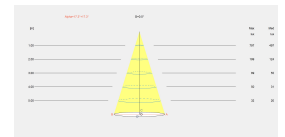

### LUMINOTECHNIC FEATURES

CRI: NA

MacAdam steps: NA

Photobiological risk: NA

| Lampholder | Quantity | Light source power (W) |
|------------|----------|------------------------|
| GU10       | 3        | Max. power 8W          |