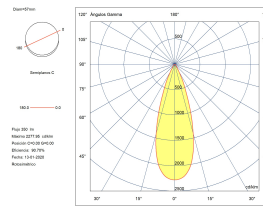

### LUMINOTECHNIC FEATURES

CRI: NA

MacAdam steps: NA

Photobiological risk: NA

| Lampholder | Quantity | Light source power (W) |
|------------|----------|------------------------|
| GU10       | 3        | Max. power 8W          |