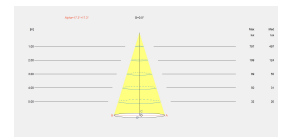

LOGISTICS

Net weight (kg): 1.7

Packaged weight (kg): 2.28

Packaging: 580mm x 210mm x 100mm