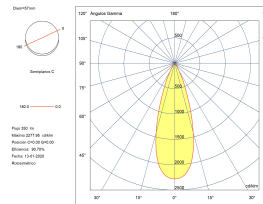

### LUMINOTECHNIC FEATURES

CRI: NA

MacAdam steps: NA

Photobiological risk: NA

Lampholder	Quantity	Light source power (W)
GU10	3	Max. power 8W