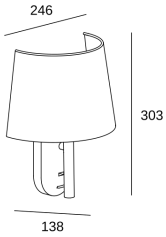

### TECHNICAL FEATURES

Total power consumption of light (W) : 17.4W

Real lumens : 106

Real lm/W : 6

Correlated Colour Temperature (CCT) : LED warm-white 2700K

Lens / reflector angle : MEDIUM 24°

UGR : <=16

Structure material : Aluminium