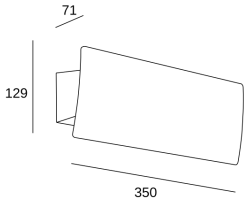

Duna

Gemma Bernal

05-5964-14-M1

Wall fixture Duna LED 30W LED warm-white 3000K ON-OFF White 2339lm

TECHNICAL FEATURES

Total power consumption of light (W) : 34W

Real lumens : 2339

Real lm/W : 69

Correlated Colour Temperature (CCT) : LED warm-white 3000K

Lens / reflector angle : FLOOD 93°

UGR : <=16

Structure material : Aluminium, Aluminium

Structure finish : White

Diffuser material : Methacrylate

Diffuser finish : Sandblasted

LOGISTICS

Net weight (kg): 0.93

Packaged weight (kg): 1.29

Packaging: 355mm x 135mm x 75mm