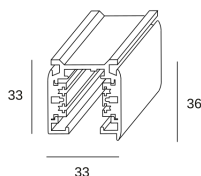

CARACTÉRISTIQUES LUMINOTECHNIQUES

CRI: NA

MacAdam steps: NA

Risque photobiologique: NA

Douille	Quantité	Puissance source lumineuse (W)
-	1	-

LOGISTIQUE

Poids net (kg): 1.61

Poids emballé (kg): 1.79

Emballage: 2005mm x 40mm x 40mm

8 Un