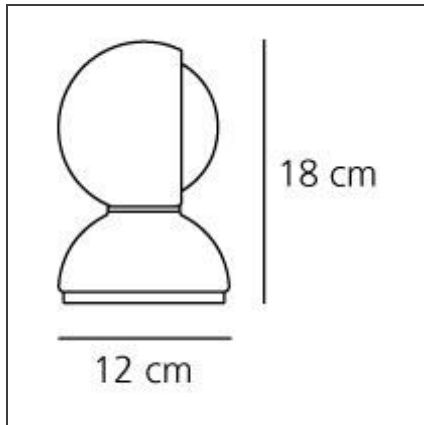

Eclisse White

IP20

DESIGN BY

Vico Magistretti

DESCRIPTION

Materials: painted metal. Wall mounting possibility.

TECHNICAL DRAWINGS

FEATURES

Article Code:	0028010A	Material:	steel, technopolymer
Colour:	White	Series:	Design, Modern
Installation:	Table		Classic
Environment:	Indoor	Area contract:	Residential
		Emission:	Diffused And Direct

DIMENSIONS

Height:	cm 18	Impact Resistance:	N/D
Base Diameter:	cm 12	Glow Wire Test:	850

NOT INCLUDED SOURCES

Category:	HALO	Class:	A
Number:	1		
Watt:	25W		
Socket:	E14		

ALTERNATIVE SOURCES

Category:	LED
Number:	1
Watt:	4W
Delivered lumens output (lm):	370lm
Type:	2
Socket:	E14
Class:	A

LUMINAIRE

Watt:	25W	Delivered lumens output (lm):	170lm
Voltage:	220V-240V	CCT:	2800K