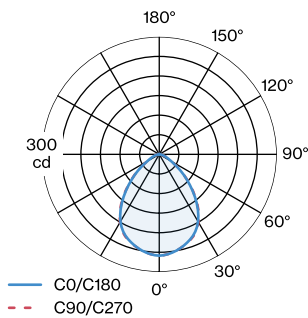

1800 K - 2850 K

CRI 90

L80 B50 / 50000h

3-step binning

OPTICAL

UGR < 16

65° < 1500 cd/m²

PHYSICAL

Diameter 252 mm

Height 301 mm

0.6 kg

incl. 4.0 m suspension

ELECTRICAL

phase-cut dim

220 - 240 V

Total connected power 11.9 W

PC2

Safety distance 0.3 m

LIGHT DISTRIBUTION

[237389Z9] The technical data represent rated values for an ambient temperature of 25°C. The data values for the luminous flux are initially subject to a tolerance of +/- 10%, those for the electrical connected load are initially subject to a tolerance of +/- 10%, and those for the colour temperature are initially subject to a tolerance of +/- 150 K. No liability is assumed for typographical or printing errors. The general terms and conditions of Wever & Ducré BV apply.
© Wever & Ducré BV · Spinnerijstraat 99/21 · 8500 Kortrijk · Belgium · www.weverducre.com