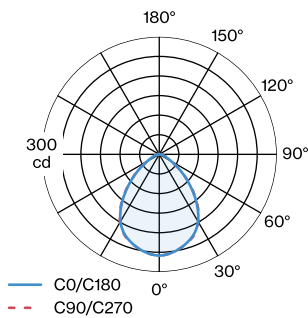

1800 K - 2850 K

CRI 90

L80 B50 / 50000h

3-step binning

OPTICAL

UGR < 16

65° < 1500 cd/m²

PHYSICAL

Diameter 252 mm

Height 301 mm

0.6 kg

incl. 4.0 m suspension

ELECTRICAL

phase-cut dim

220 - 240 V

Total connected power 11.9 W

PC2

Safety distance 0.3 m

LIGHT DISTRIBUTION

WEVER & DUCRÉ
LIGHTING

SHIEK 3.0 LED

237389J9

Maintenance Factors

Operating Time [h]	10 000	20 000	30 000	40 000	50 000
LLMF	0.97	0.93	0.89	0.85	0.81
LSF	1	1	1	1	1