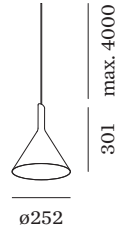

WEVER & DUCRÉ
LIGHTING

SHIEK 3.0 LED

237389J9

Project

Type

Notes

Quantity

Date

GENERAL

Ceiling

Suspended

Signal White + Gold

IP20

Interior

495 lm

LED

1800 K - 2850 K

CRI 90

L80 B50 / 50000h

3-step binning

OPTICAL

UGR < 16

65° < 1500 cd/m²

PHYSICAL

Diameter 252 mm

Height 301 mm

0.6 kg

incl. 4.0 m suspension

ELECTRICAL

phase-cut dim

220 - 240 V

Total connected power 11.9 W

PC2

Safety distance 0.3 m