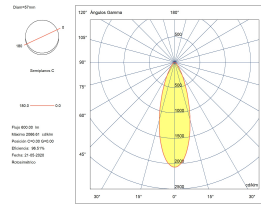

VENTILATION FEATURES

Power used: 8W

Service value measurement standard: EN 60879:2019

LOGISTICS

Net weight (kg): 0.44

Packaged weight (kg): 0.52

Packaging: 180mm x 70mm x 70mm