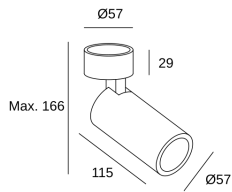

Simply

Josep Patsi

15-7982-05-05

Spotlight Simply 8W Black

TECHNICAL FEATURES

Power (W) : Max. power 8W

Total power consumption of light (W) : 8W

Structure material : Aluminium, Steel

VENTILATION FEATURES

Power used: 8W

Service value measurement standard: EN 60879:2019

LOGISTICS

Net weight (kg): 0.44

Packaged weight (kg): 0.52

Packaging: 180mm x 70mm x 70mm