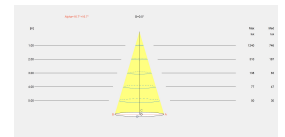

VENTILATION FEATURES

Power used: 8W

Service value measurement standard: EN 60879:2019

LOGISTICS

Net weight (kg): 0.44

Packaged weight (kg): 0.52

Packaging: 180mm x 70mm x 70mm