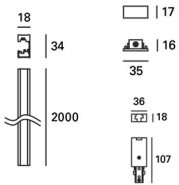

VENTILATION FEATURES

Service value measurement standard: EN 60879:2019

LOGISTICS

Net weight (kg): 1.15

Packaged weight (kg): 1.75

10 Un